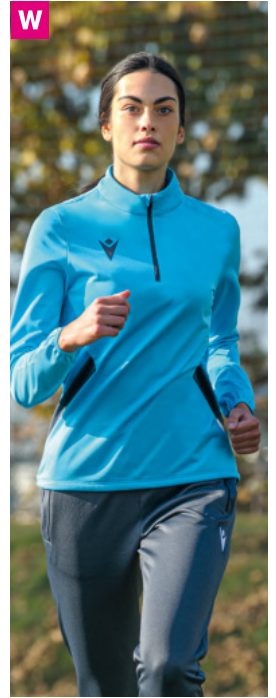

p. 86

PRODUCT CODE:

8624

COLOURS:

3XS - 5XL

MAIRA
Training 1/4 zip top

p. 94

PRODUCT CODE: