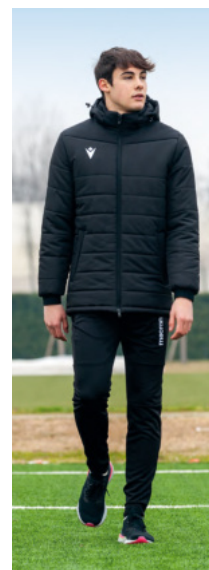

NARVIK PADDED JACKET