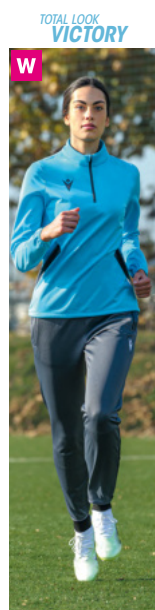

TOTAL LOOK
GLORY
CHANTICO 1/4 ZIP TOP
ARAS PANTS