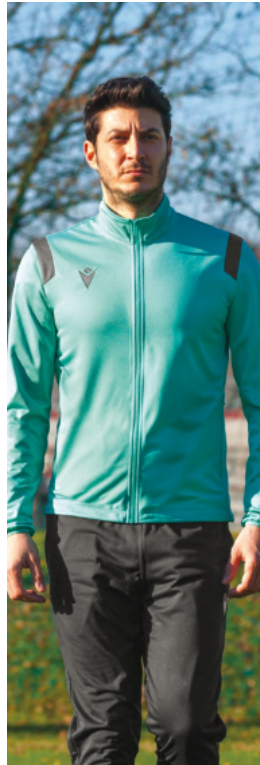

FUJIN

Full length zip top

p. 100