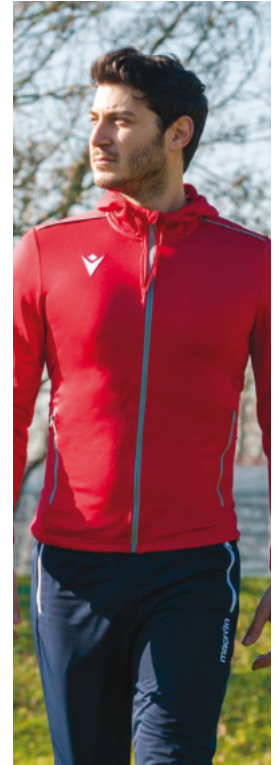

Full length zip top

p. 99

PRODUCT CODE:

8122

COLOURS:

4XS - 5XL

FREYR

Hoody full length zip top