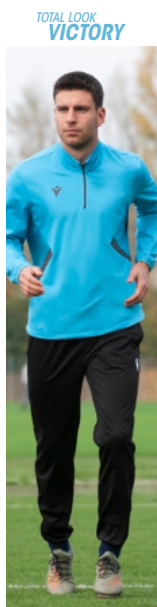

TRAINING

MEN TRAINING

- 83 SALZACH TOP
- 83 HAVEL 1/4 ZIP TOP
- 84 GANGE 1/4 ZIP TOP
- 84 PURUS 1/4 ZIP TOP
- 85 ARNO TRAINING 1/4 ZIP TOP
- 85 NARYN TRAINING TOP
- 86 PIAVE 1/4 ZIP TOP
- 86 FRASER 1/4 ZIP TOP
- 87 CUZCO 1/4 ZIP TOP
- 87 IZEL 1/4 ZIP TOP
- 88 TIBER 1/4 ZIP TOP
- 88 KOLYMA TOP
- 89 TOBOL TRAINING TOP
- 89 IOLITE TRAINING TOP
- 90 VOLGA BERMUDA
- 90 BAAL HERO TRAINING PANTS
- 90 NECKAR PANTS
- 90 MAAS TRAINING PANTS
- 91 NISTRO BERMUDA
- 91 FINLAY HERO PANTS
- 91 IRTYS PANTS
- 91 DANUBE HERO BERMUDA
- 92 DESNA HERO PANTS
- 92 HELIODOR MICRO BERMUDA
- 92 THAMES HERO PANTS

WOMEN TRAINING

- 94 DORA TRAINING TOP
- 94 MAIRA 1/4 ZIP TOP
- 94 CHANTICO 1/4 ZIP TOP
- 95 ARAS PANTS

TOTAL LOOK
GLORY
CUZCO 1/4 ZIP TOP
MAAS PANTS