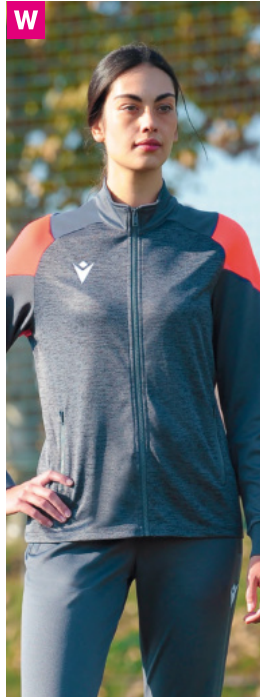

VALKYRIA

Full length zip top

p. 110