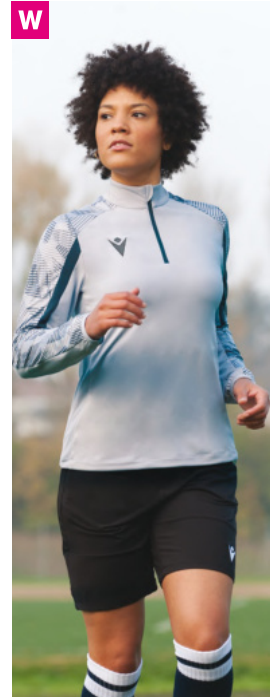

DORA

Training 1/4 zip top

p. 94

PRODUCT CODE:

6321

COLOURS:

3XS - 3XL