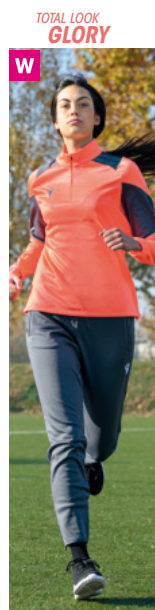

TOTAL LOOK
GLORY
CHANTICO 1/4 ZIP TOP
ARAS PANTS