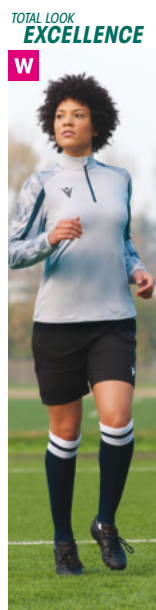

TOTAL LOOK
GLORY
CHANTICO 1/4 ZIP TOP
ARAS PANTS