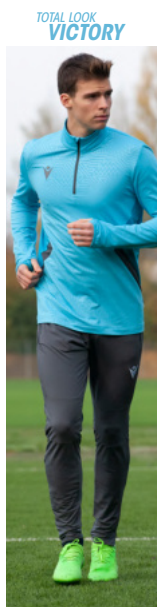

TRAINING

MEN TRAINING

- 83 SALZACH TOP
- 83 HAVEL 1/4 ZIP TOP
- 84 GANGE 1/4 ZIP TOP
- 84 PURUS 1/4 ZIP TOP
- 85 ARNO TRAINING 1/4 ZIP TOP
- 85 NARYN TRAINING TOP
- 86 PIAVE 1/4 ZIP TOP
- 86 FRASER 1/4 ZIP TOP
- 87 CUZCO 1/4 ZIP TOP
- 87 IZEL 1/4 ZIP TOP
- 88 TIBER 1/4 ZIP TOP
- 88 KOLYMA TOP
- 89 TOBOL TRAINING TOP
- 89 IOLITE TRAINING TOP
- 90 VOLGA BERMUDA
- 90 BAAL HERO TRAINING PANTS
- 90 NECKAR PANTS
- 90 MAAS TRAINING PANTS
- 91 NISTRO BERMUDA
- 91 FINLAY HERO PANTS
- 91 IRTYS PANTS
- 91 DANUBE HERO BERMUDA
- 92 DESNA HERO PANTS
- 92 HELIODOR MICRO BERMUDA
- 92 THAMES HERO PANTS

WOMEN TRAINING

- 94 DORA TRAINING TOP
- 94 MAIRA 1/4 ZIP TOP
- 94 CHANTICO 1/4 ZIP TOP
- 95 ARAS PANTS

TOTAL LOOK
GLORY
CUZCO 1/4 ZIP TOP
MAAS PANTS