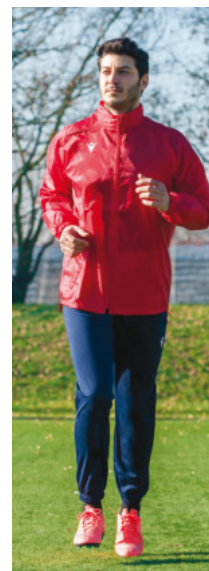

ATLANTIC HERO WINDBREAKER