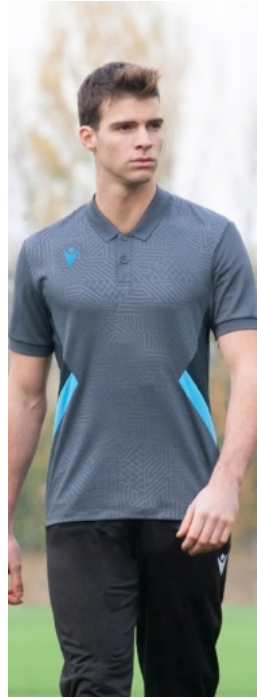

Hoody full zip top

p. 110

PRODUCT CODE:

8083

COLOURS:

**3XS - 3XL****RAP**

Polo

p. 139