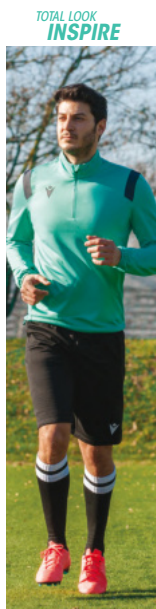

TRAINING

MEN TRAINING

- 83 SALZACH TOP
- 83 HAVEL 1/4 ZIP TOP
- 84 GANGE 1/4 ZIP TOP
- 84 PURUS 1/4 ZIP TOP
- 85 ARNO TRAINING 1/4 ZIP TOP
- 85 NARYN TRAINING TOP
- 86 PIAVE 1/4 ZIP TOP
- 86 FRASER 1/4 ZIP TOP
- 87 CUZCO 1/4 ZIP TOP
- 87 IZEL 1/4 ZIP TOP
- 88 TIBER 1/4 ZIP TOP
- 88 KOLYMA TOP
- 89 TOBOL TRAINING TOP
- 89 IOLITE TRAINING TOP
- 90 VOLGA BERMUDA
- 90 BAAL HERO TRAINING PANTS
- 90 NECKAR PANTS
- 90 MAAS TRAINING PANTS
- 91 NISTRO BERMUDA
- 91 FINLAY HERO PANTS
- 91 IRTYS PANTS
- 91 DANUBE HERO BERMUDA
- 92 DESNA HERO PANTS
- 92 HELIODOR MICRO BERMUDA
- 92 THAMES HERO PANTS

WOMEN TRAINING

- 94 DORA TRAINING TOP
- 94 MAIRA 1/4 ZIP TOP
- 94 CHANTICO 1/4 ZIP TOP
- 95 ARAS PANTS

TOTAL LOOK
GLORY
CUZCO 1/4 ZIP TOP
MAAS PANTS